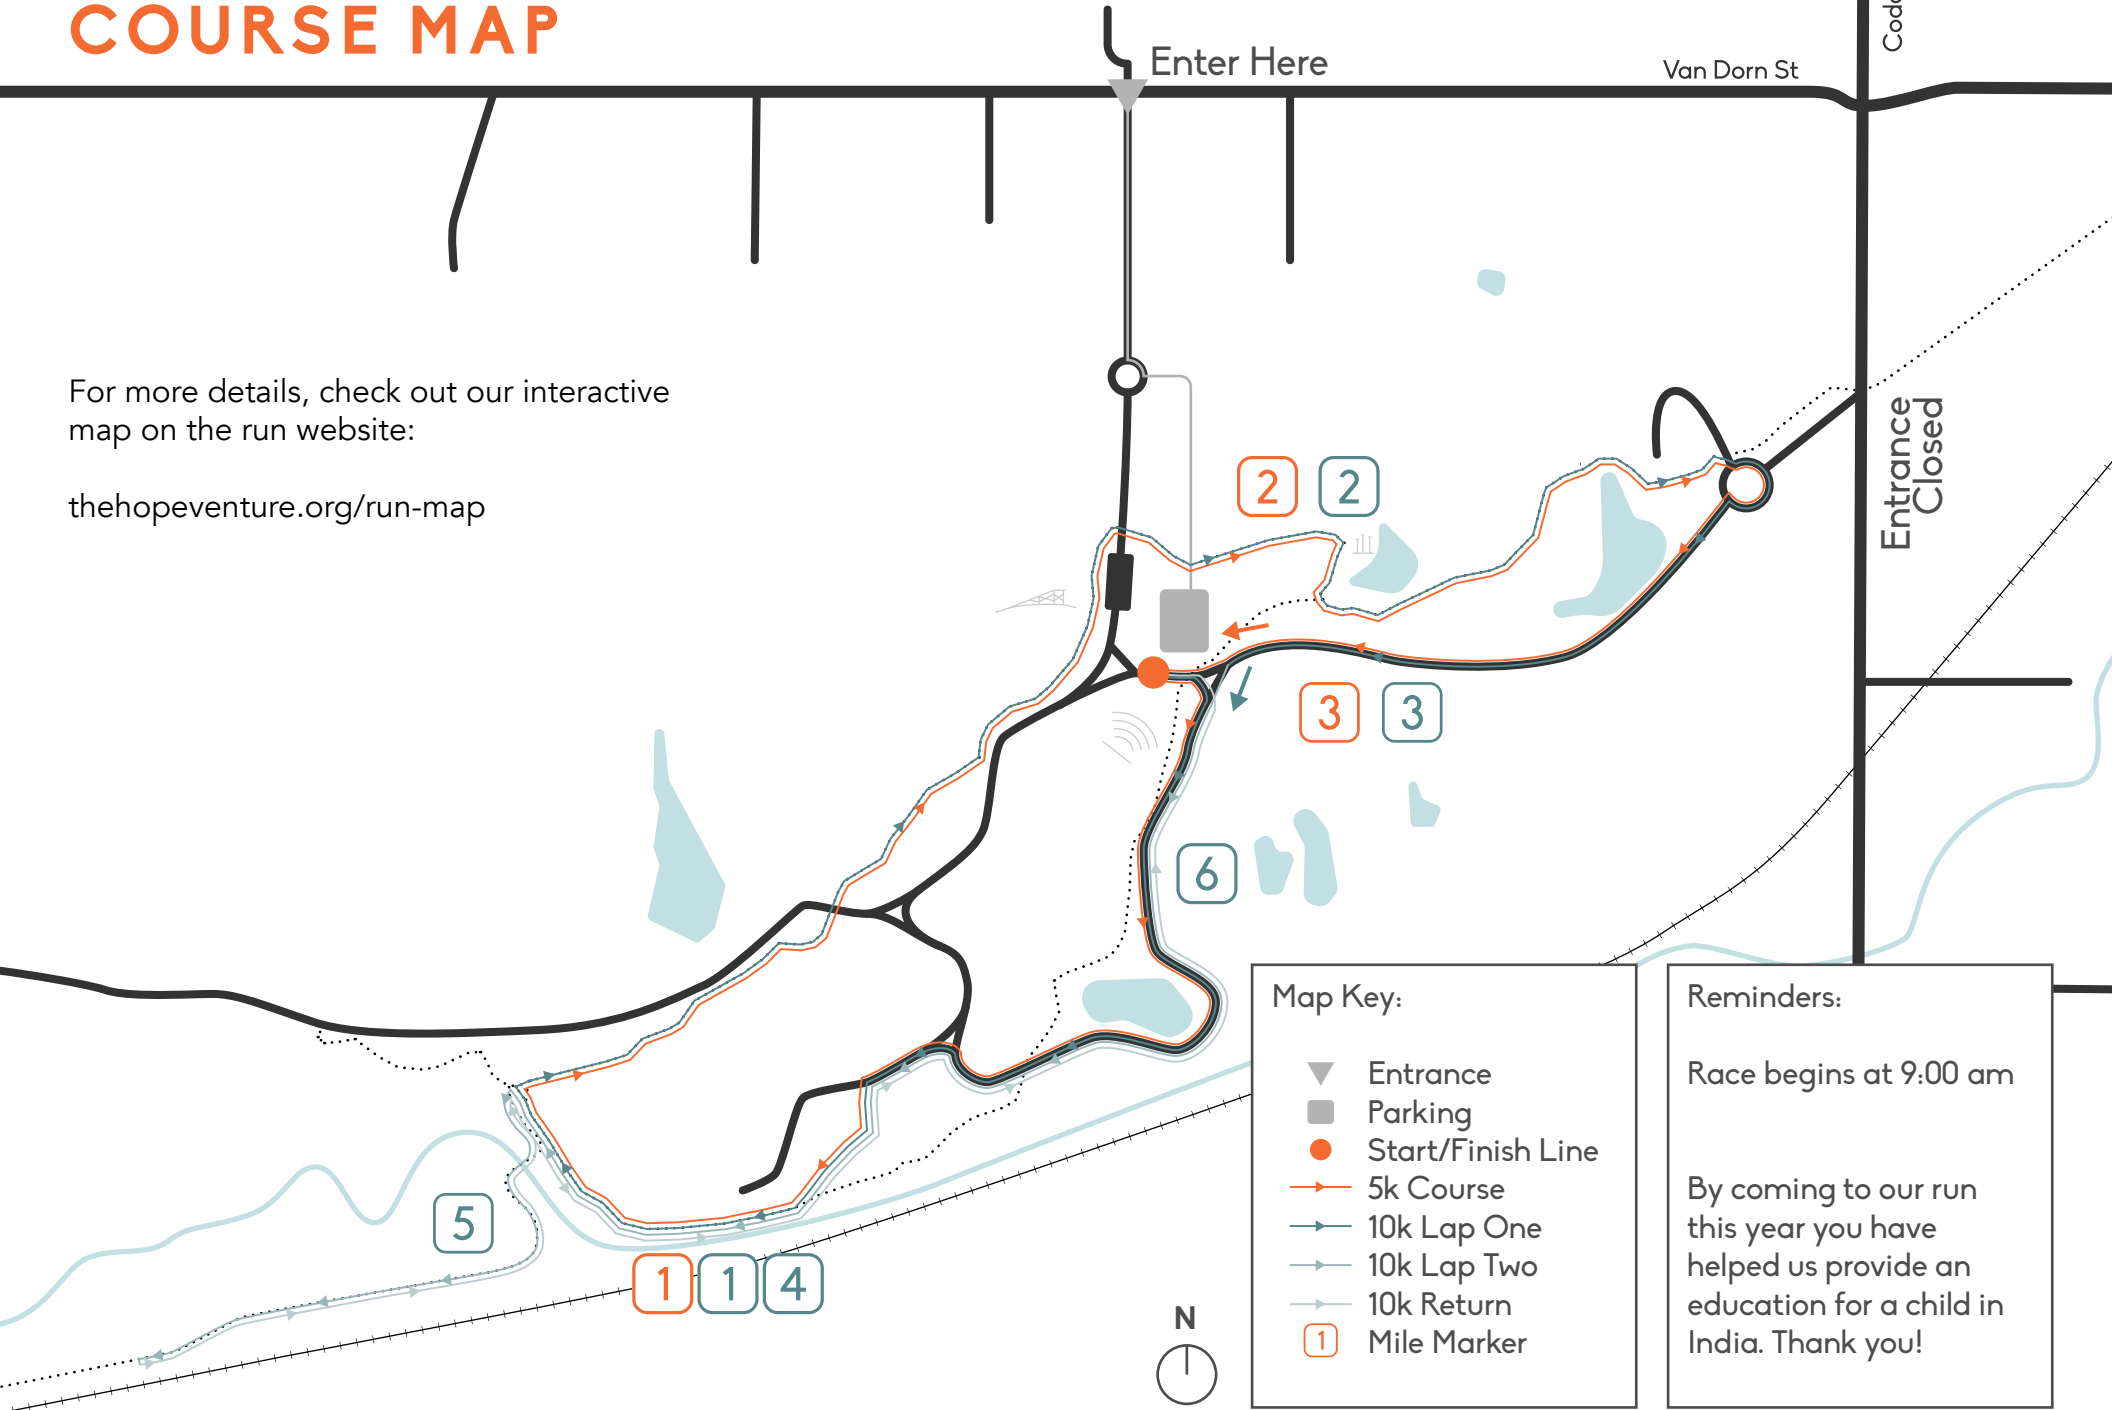

RUN FOR HOPE

COURSE MAP

For more details, check out our interactive map on the run website:

thehopeventure.org/run-map

Map Key:

- ▼ Entrance
- Parking
- Start/Finish Line
- 5k Course
- 10k Lap One
- 10k Lap Two
- 10k Return
- ① Mile Marker

Reminders:

Race begins at 9:00 am

By coming to our run this year you have helped us provide an education for a child in India. Thank you!